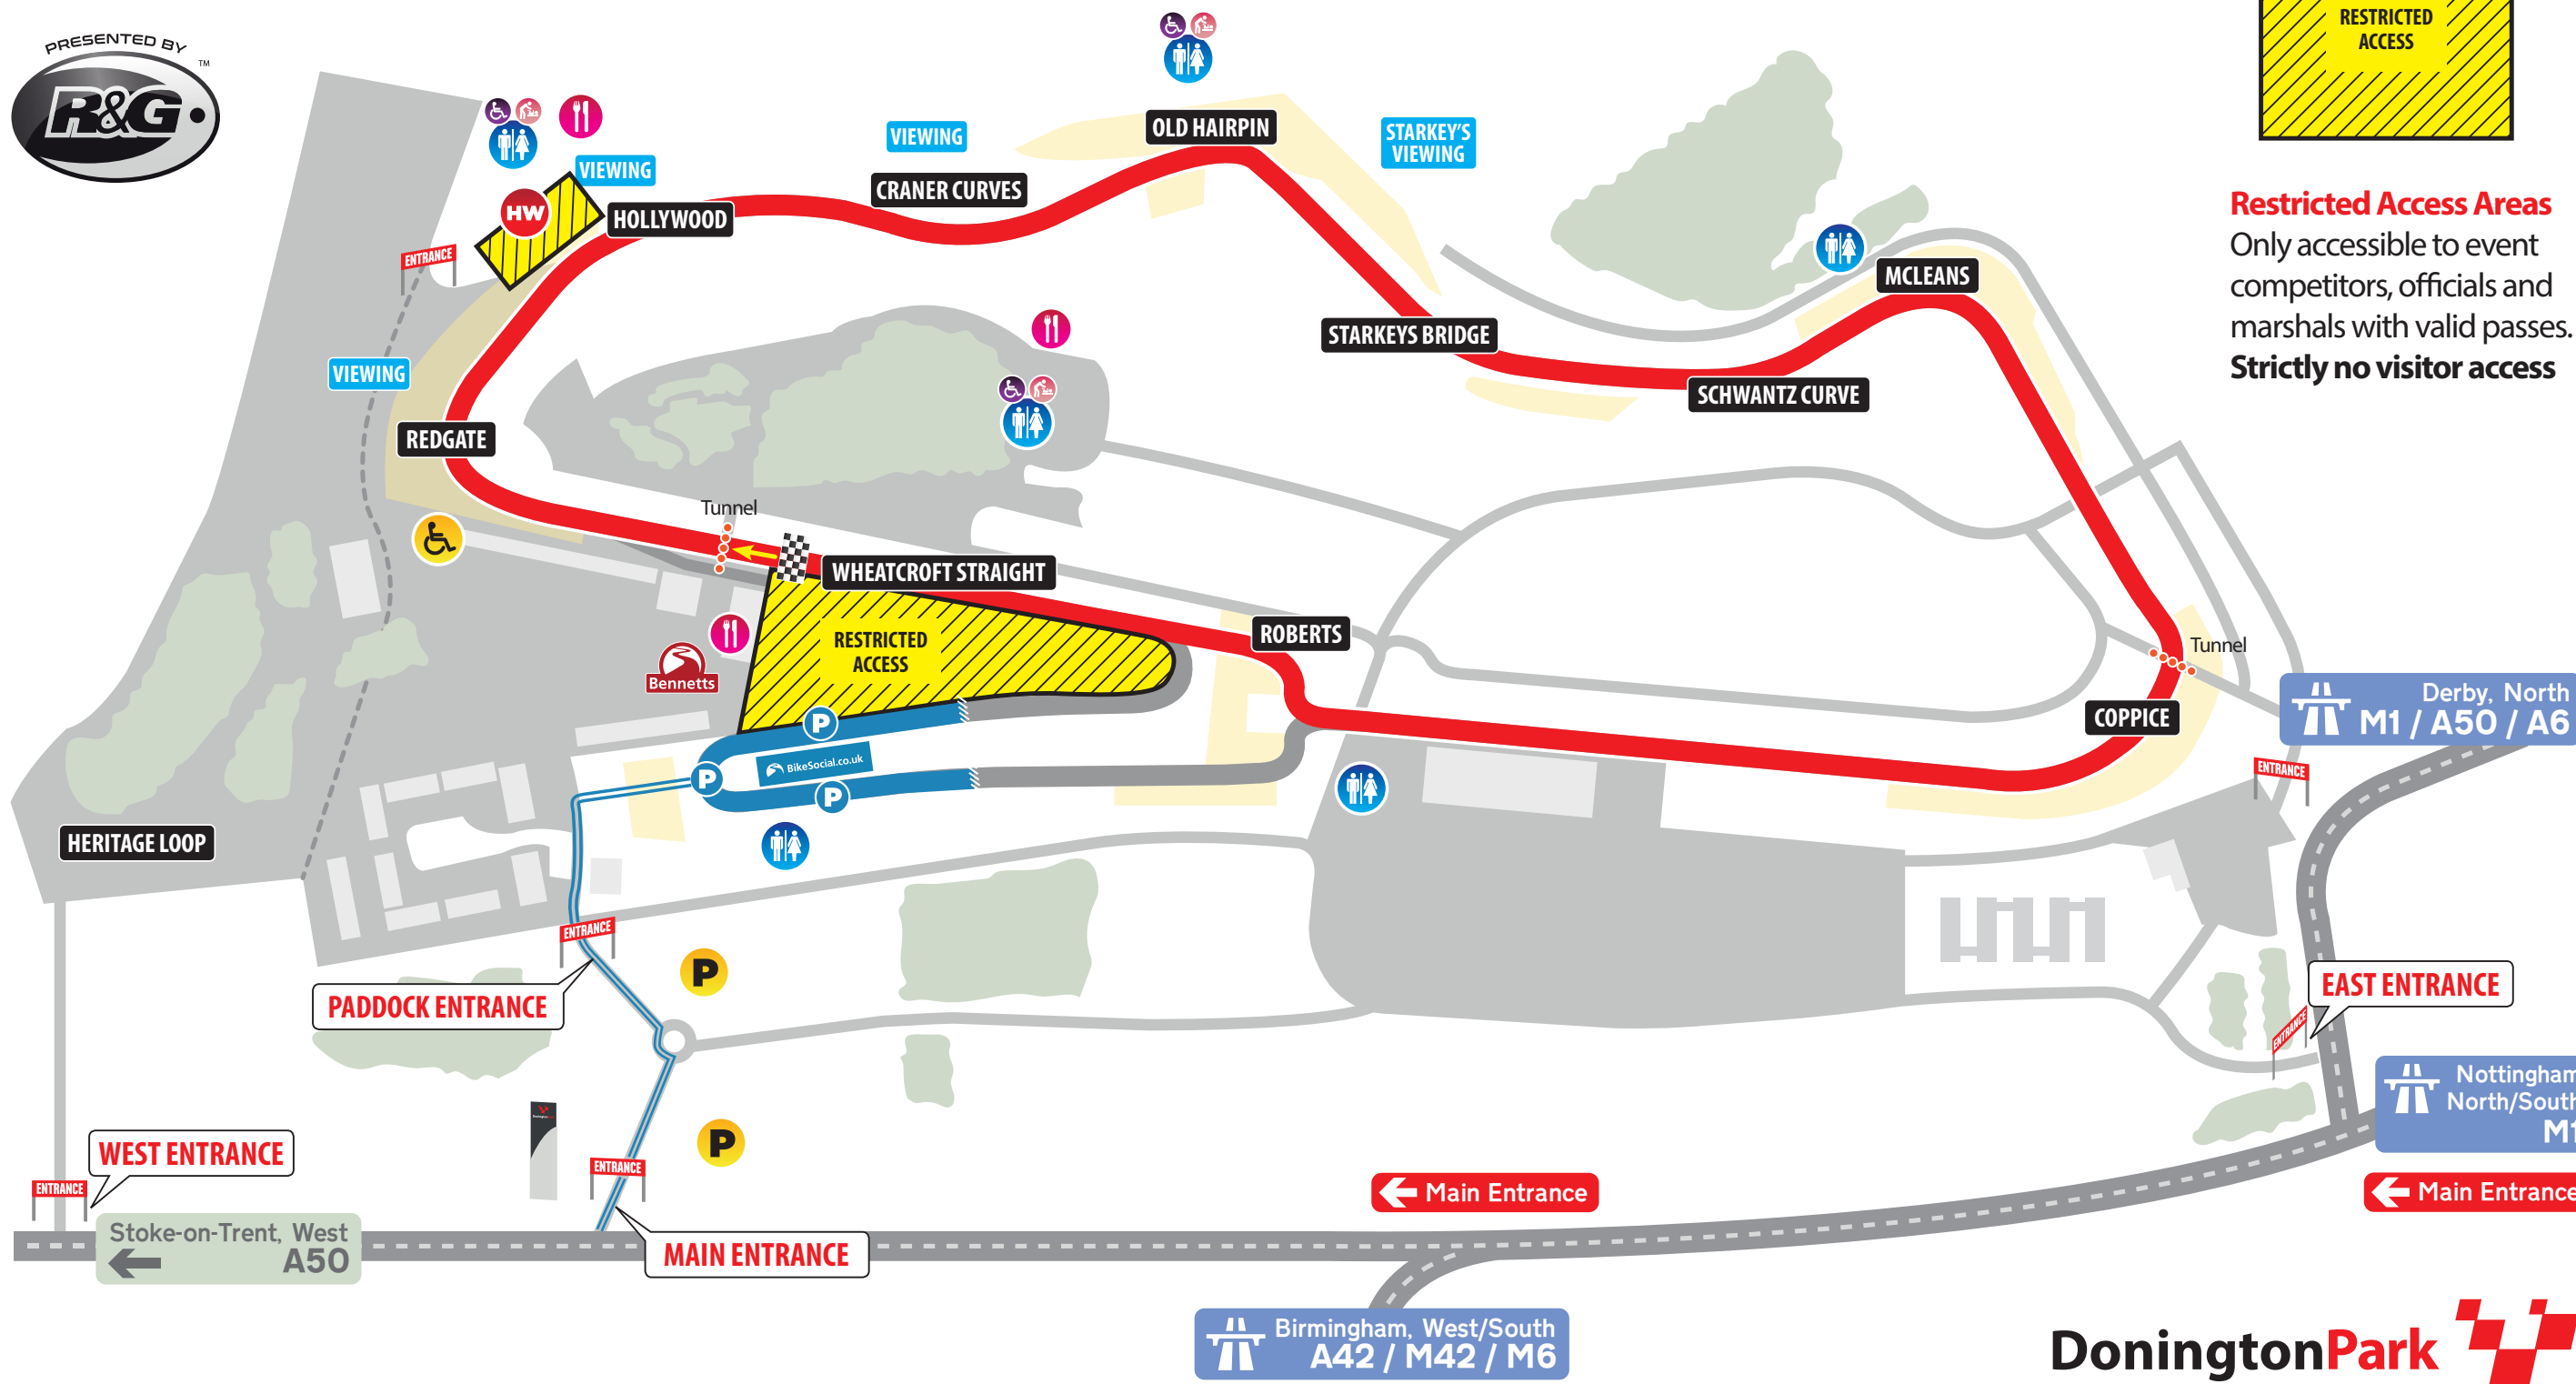

BikeSocial.co.uk **BIKE PARK**

DONINGTON PARK CIRCUIT OFFICIAL TEST - TUE 8 JUNE 2021

MAP KEY Not all facilities are available at every event

BikeSocial Bike Park	Refreshments	Baby Changing
Public Parking	Toilets	Grandstand
Disabled Parking	Disabled Toilets	Hollywood Grandstand

Restricted Access Areas
Only accessible to event competitors, officials and marshals with valid passes.
Strictly no visitor access